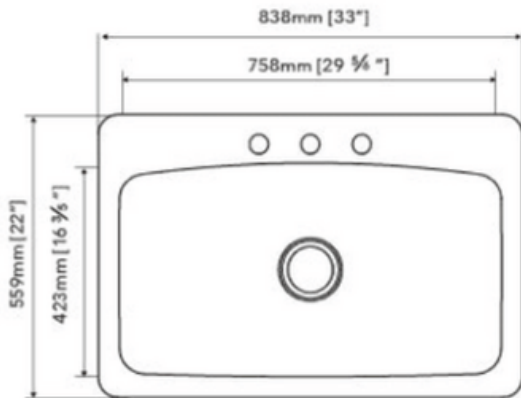

STAINLESS STEEL SINK

SPECIAL ORDER

MODEL: SS-115-10-3322N1

DEPTH	GAUGE	HOLES
8"9"	18/20	3/4

- Dual-mount Single Bowl Sink
- Dimensions: 33"x22"
- Material: SS304
- Finish: Brushed

Undercoated and Sound Pads

3-1/2" Drain Opening

Supplied with Fasteners

cUPC Certified

Disclaimer: Nerval makes every effort to provide accurate specification data. However, specification may change without notice. Please visit nerval website to see Nerval's terms and conditions.